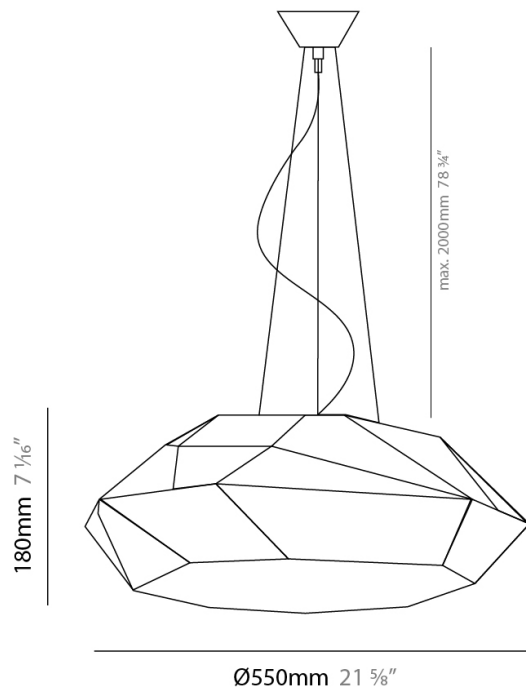

VIKI SUSPENSION

D81360

GENERAL

Series: Viki
Brand: Panzeri
Division: Design
Mounting Type: Suspension
Mounting Location: Ceiling
Subcategory: Pendant

PHYSICAL

Shape: Abstract
Diameter (mm): 550
Diameter (in): 21 ⁵/₈
Height (mm): 180
Height (in): 7 ¹/₁₆
Max. Overall Height (mm): 2180
Max. Overall Height (in): 85 ¹³/₁₆
Light Distribution: Omnidirectional
Weight (kg): 2.431
Weight (lbs): 5.36
Diffuser: White Bi-Elastic Fabric
Fixture Finish: WHI
Fixture Material: Metal
Cable Details: 2000mm/ 78 5/8" steel cable. 2200mm/ 86 5/8" transparent PVC power cable.

ELECTRICAL

Input Wattage Range: 20 - 29 W
Number of Lamps: 2
Lamp Type: CFL
Bulb Included: Bulb Not Included
Total Output Wattage (W): 52
Max. Wattage Per Lamp (W): 26
Lamp Base: GX24-q3
Dimming: Non-Dimmable
Driver Included: Yes
Driver Location: Integrated
Driver Type: Ballast - Universal
Driver Class: Class 2
Input Voltage (V): 120 - 277
Upon Request: Integral 0-10V 120-277V

LED

OPTICAL

RATINGS AND CERTIFICATIONS

Certified By: CSA Certified to UL and CSA Standards
IP rating: IP20